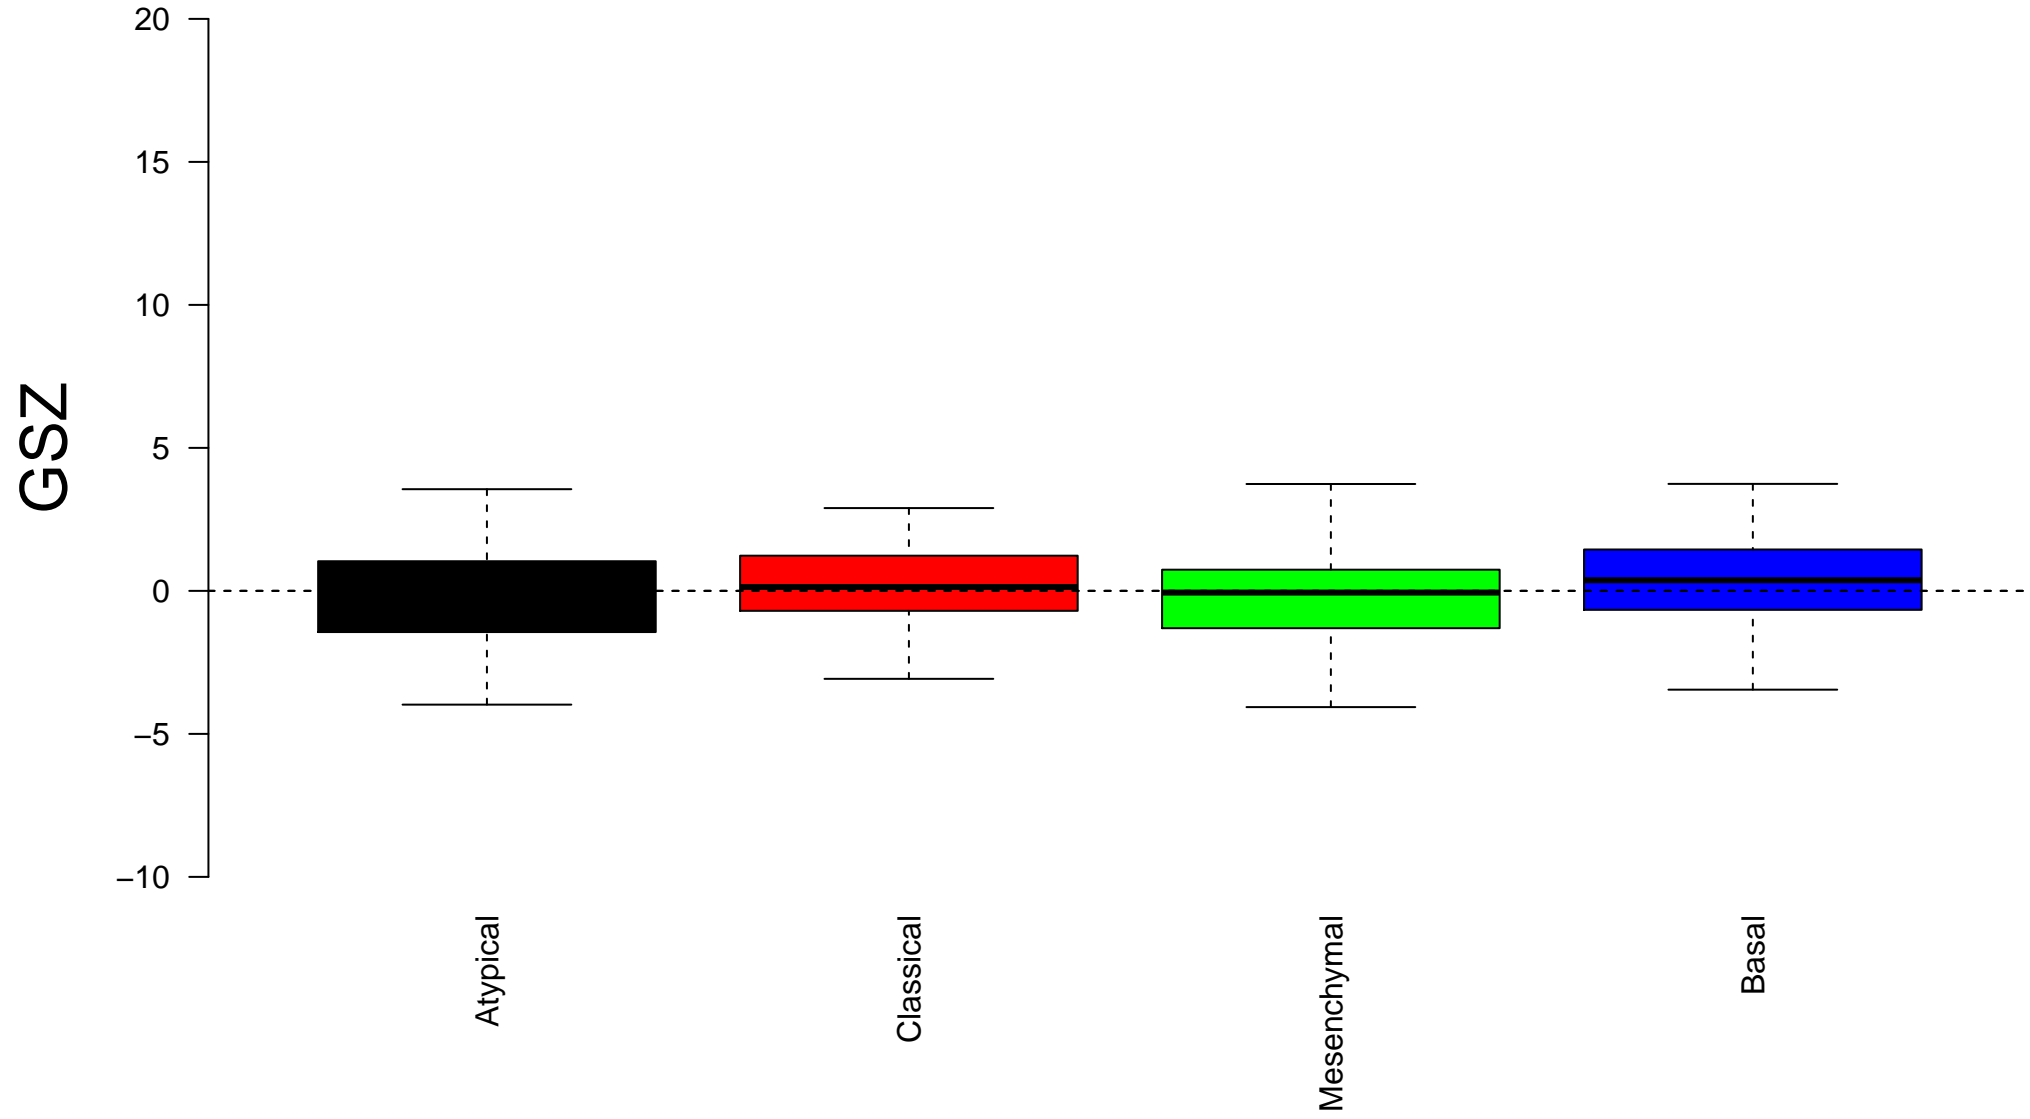

# Enrichment in spots: CREIGHTON\_AKT1\_SIGNALING\_VIA\_MTOR\_DN